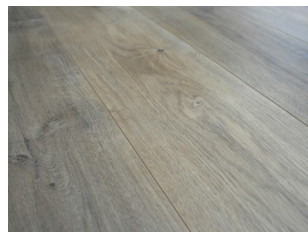

african iroko - 60040028

ash oak - 60210005

spotted gum - 60071048

limed oak - 60079968

minke oak - 60210004

american hickory - 60061318

sand oak - 60210001

espresso oak - 60079118

arhouse maxi 12.30mm collection

desert oak - 60126608

misty oak - 60125511

mountain oak - 60129901

savannah oak - 60120113

nordic oak - 60120097

alpine oak - 60120089

valley oak - 60120187

coastal oak - 60125508

Specifications 8.30mm

dimensions - 1210mm x 125mm x 8.30mm
 dimensions - 1210mm x 165mm x 8.30mm
 pack size - 2.72m²(125mm)/2.40m²(165mm)
 wear class - 23/31
 abrasion class - AC3
 residential warranty - 15 years