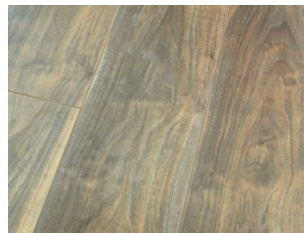

stylish | affordable | stain resistant
impact resistant | suitable for the busiest homes
15 year residential warranty*

ARTHOUSE

FLOORING

arhouse 8.30mm collection

weathered blackbutt - 60061328

almond oak - 60210003

african iroko - 60040028

ash oak - 60210005

spotted gum - 60071048

limed oak - 60079968

minke oak - 60210004

american hickory - 60061318

sand oak - 60210001

espresso oak - 60079118

arhouse maxi 12.30mm collection

desert oak - 60126608

misty oak - 60125511

mountain oak - 60129901

savannah oak - 60120113

nordic oak - 60120097

alpine oak - 60120089

valley oak - 60120187