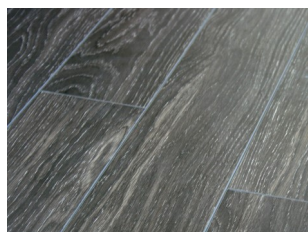

stylish | affordable | stain resistant
impact resistant | suitable for the busiest homes
15 year residential warranty*

ARTHOUSE

FLOORING

arhouse 8.30mm collection

weathered blackbutt - 60061328

almond oak - 60210003

african iroko - 60040028

ash oak - 60210005

spotted gum - 60071048

limed oak - 60079968

minke oak - 60210004

american hickory - 60061318

sand oak - 60210001

espresso oak - 60079118

arhouse maxi 12.30mm collection

desert oak - 60126608

misty oak - 60125511

mountain oak - 60129901

savannah oak - 60120113

nordic oak - 60120097

alpine oak - 60120089

valley oak - 60120187