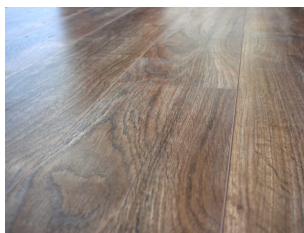

stylish | affordable | stain resistant
impact resistant | suitable for the busiest homes
15 year residential warranty*

ARTHOUSE

FLOORING

arhouse 8.30mm collection

weathered blackbutt - 60061328

almond oak - 60210003

african iroko - 60040028

ash oak - 60210005

spotted gum - 60071048

limed oak - 60079968

minke oak - 60210004

american hickory - 60061318

sand oak - 60210001

espresso oak - 60079118

arhouse maxi 12.30mm collection

desert oak - 60126608

misty oak - 60125511

mountain oak - 60129901

savannah oak - 60120113

nordic oak - 60120097

alpine oak - 60120089

valley oak - 60120187