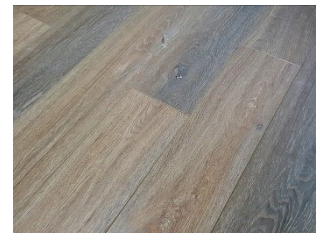

stylish | affordable | stain resistant
impact resistant | suitable for the busiest homes
15 year residential warranty*

ARTHOUSE

FLOORING

arhouse 8.30mm collection

weathered blackbutt - 60061328

almond oak - 60210003

african iroko - 60040028

ash oak - 60210005

spotted gum - 60071048

limed oak - 60079968

minke oak - 60210004

american hickory - 60061318

sand oak - 60210001

espresso oak - 60079118

coastal oak - 60125508

Specifications 8.30mm

dimensions - 1210mm x 125mm x 8.30mm
 dimensions - 1210mm x 165mm x 8.30mm
 pack size - 2.72m²(125mm)/2.40m²(165mm)
 wear class - 23/31
 abrasion class - AC3
 residential warranty - 15 years