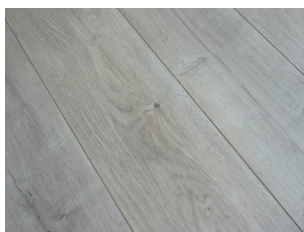

african iroko - 60040028

ash oak - 60210005

spotted gum - 60071048

limed oak - 60079968

minke oak - 60210004

american hickory - 60061318

sand oak - 60210001

espresso oak - 60079118

arhouse maxi 12.30mm collection

desert oak - 60126608

misty oak - 60125511

mountain oak - 60129901

savannah oak - 60120113

nordic oak - 60120097

alpine oak - 60120089

valley oak - 60120187

coastal oak - 60125508

Specifications 8.30mm

dimensions - 1210mm x 125mm x 8.30mm
 dimensions - 1210mm x 165mm x 8.30mm
 pack size - 2.72m²(125mm)/2.40m²(165mm)
 wear class - 23/31
 abrasion class - AC3
 residential warranty - 15 years