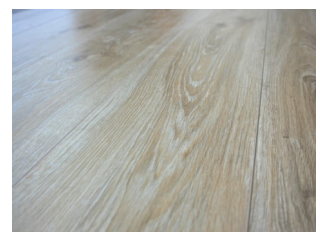

african iroko - 60040028

ash oak - 60210005

spotted gum - 60071048

limed oak - 60079968

minke oak - 60210004

american hickory - 60061318

sand oak - 60210001

espresso oak - 60079118

arhouse maxi 12.30mm collection

desert oak - 60126608

misty oak - 60125511

mountain oak - 60129901

savannah oak - 60120113

nordic oak - 60120097

alpine oak - 60120089

valley oak - 60120187

coastal oak - 60125508

Specifications 8.30mm

dimensions - 1210mm x 125mm x 8.30mm
 dimensions - 1210mm x 165mm x 8.30mm
 pack size - 2.72m²(125mm)/2.40m²(165mm)
 wear class - 23/31
 abrasion class - AC3
 residential warranty - 15 years